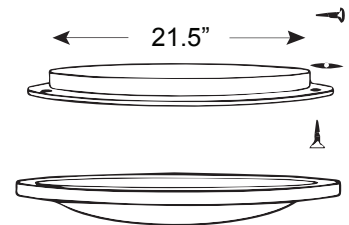

Sheetrock Ceiling