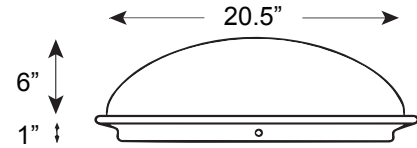

Sheetrock Ceiling

Warehouse Trim Ring

Optional Security Bar

Prevents entry through Dome
Secured with (2) Rivets

Flat Roof Flashing