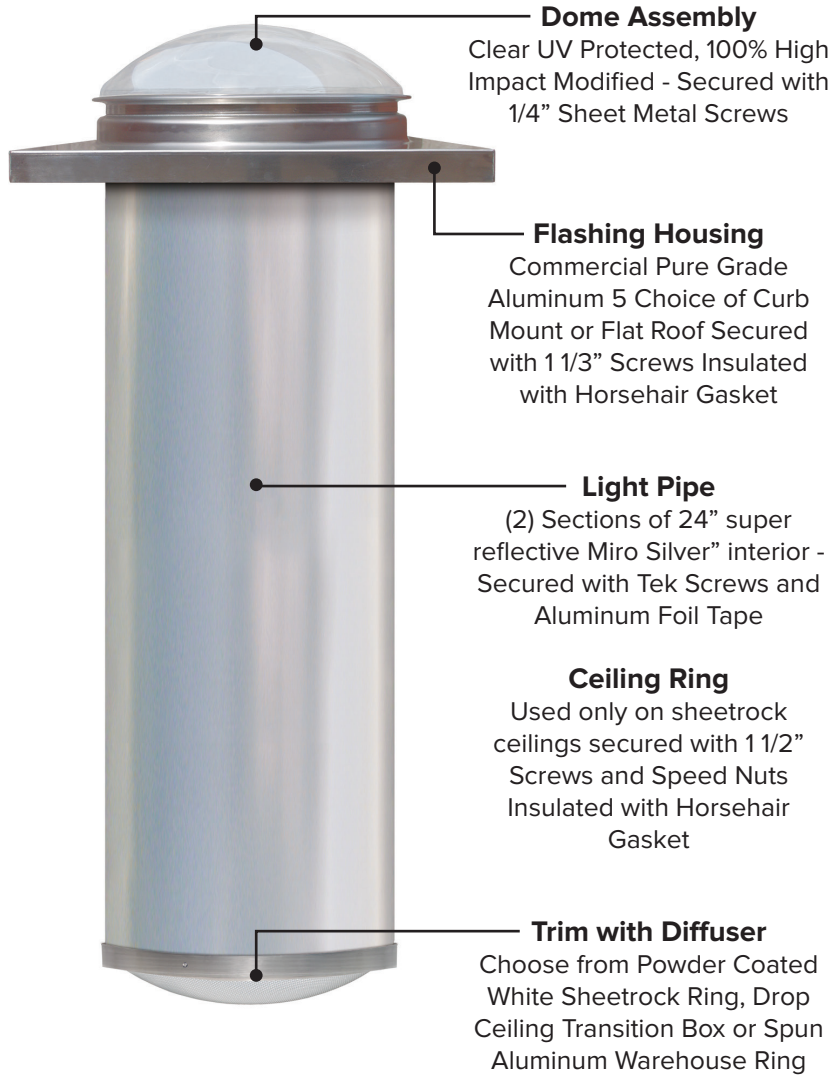

### **Light Output:**

Illuminates up to 700 sq. ft.  
Equivalent of up to 1,450 watts  
Max. light pipe length = 20 feet

### **Flashing Types:**

Curb Mount  
Flat Roof

### **Flashing Colors:**

Mill Finish Aluminum

### **Accessories Available:**

Electric Light Kit  
Dimmer Kit  
Additional Light Pipe  
Angle Adapter (Elbow)  
Security Bar

**Sheetrock Ceiling**

**Warehouse Trim Ring**

**Optional Security Bar**

Prevents entry through Dome  
Secured with (2) Rivets