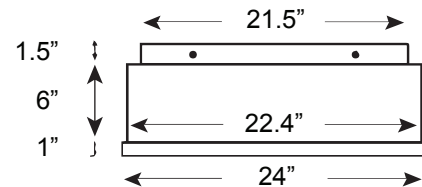

Sheetrock Ceiling