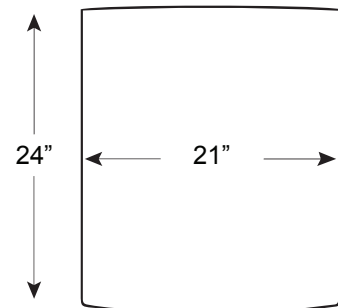

Sheetrock Ceiling

Warehouse Trim Ring

Optional Security Bar

Prevents entry through Dome
Secured with (2) Rivets

Flat Roof Flashing