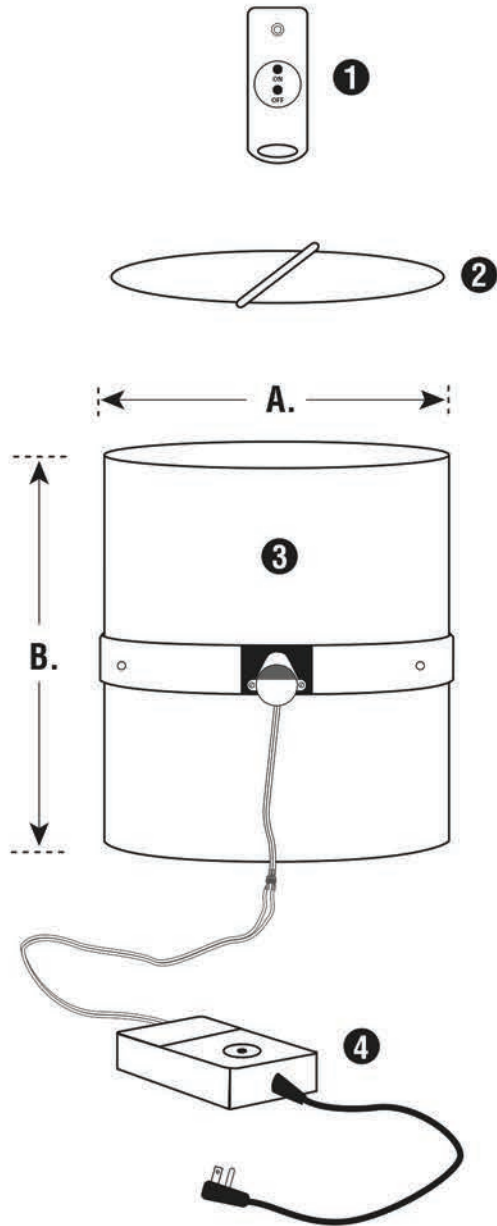

- ▶ Available for our 10, 13, 18, and 21 inch diameter models
- ▶ Internal dimmer design restricts more than 99.75% of available sunlight
- ▶ Two-directional motor can be used in low voltage or high voltage settings
- ▶ Three position wall switch (not included) allows for the dimmer to be stopped at any angle from fully open to fully closed
- ▶ UL Listed with a 5-Year Warranty on motor and components

### HOW DIMMER WORKS:

Closed

Open

Partially Opened

### Tubular Skylight Dimmer

**NOTE:** Exploded view of Dimmer Kit is for illustrative purposes only. The unit comes fully assembled and ready to install.

1. Remote Control
2. Dimmer Light Pipe (12" in height)
3. Rotating Reflective Dimmer
4. 220 Volt, two directional motor

### DIMMER DIMENSIONS:

MODEL	DIAMETER A	DEPTH B
10" Dimmer Kit	10"	12"
13" Dimmer Kit	13"	12"
18" Dimmer Kit	18"	12"
21" Dimmer Kit	21"	12"